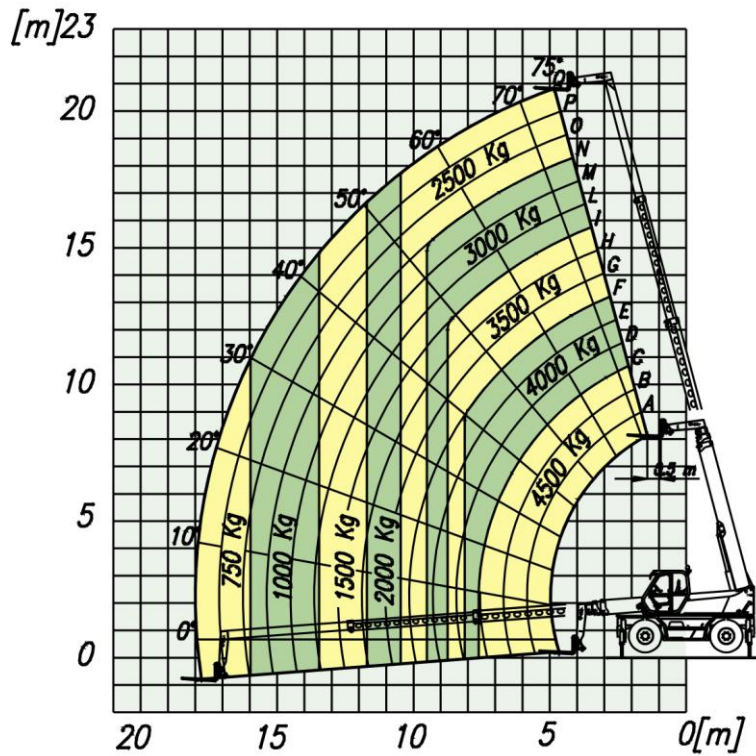

MERLO ROTO 45.21

ROTO 45.21 MCSS WITH FORKS ON STABILISERS - 360° SLEW

ROTO 45.21 MCSS WITH FORKS ON TYRES